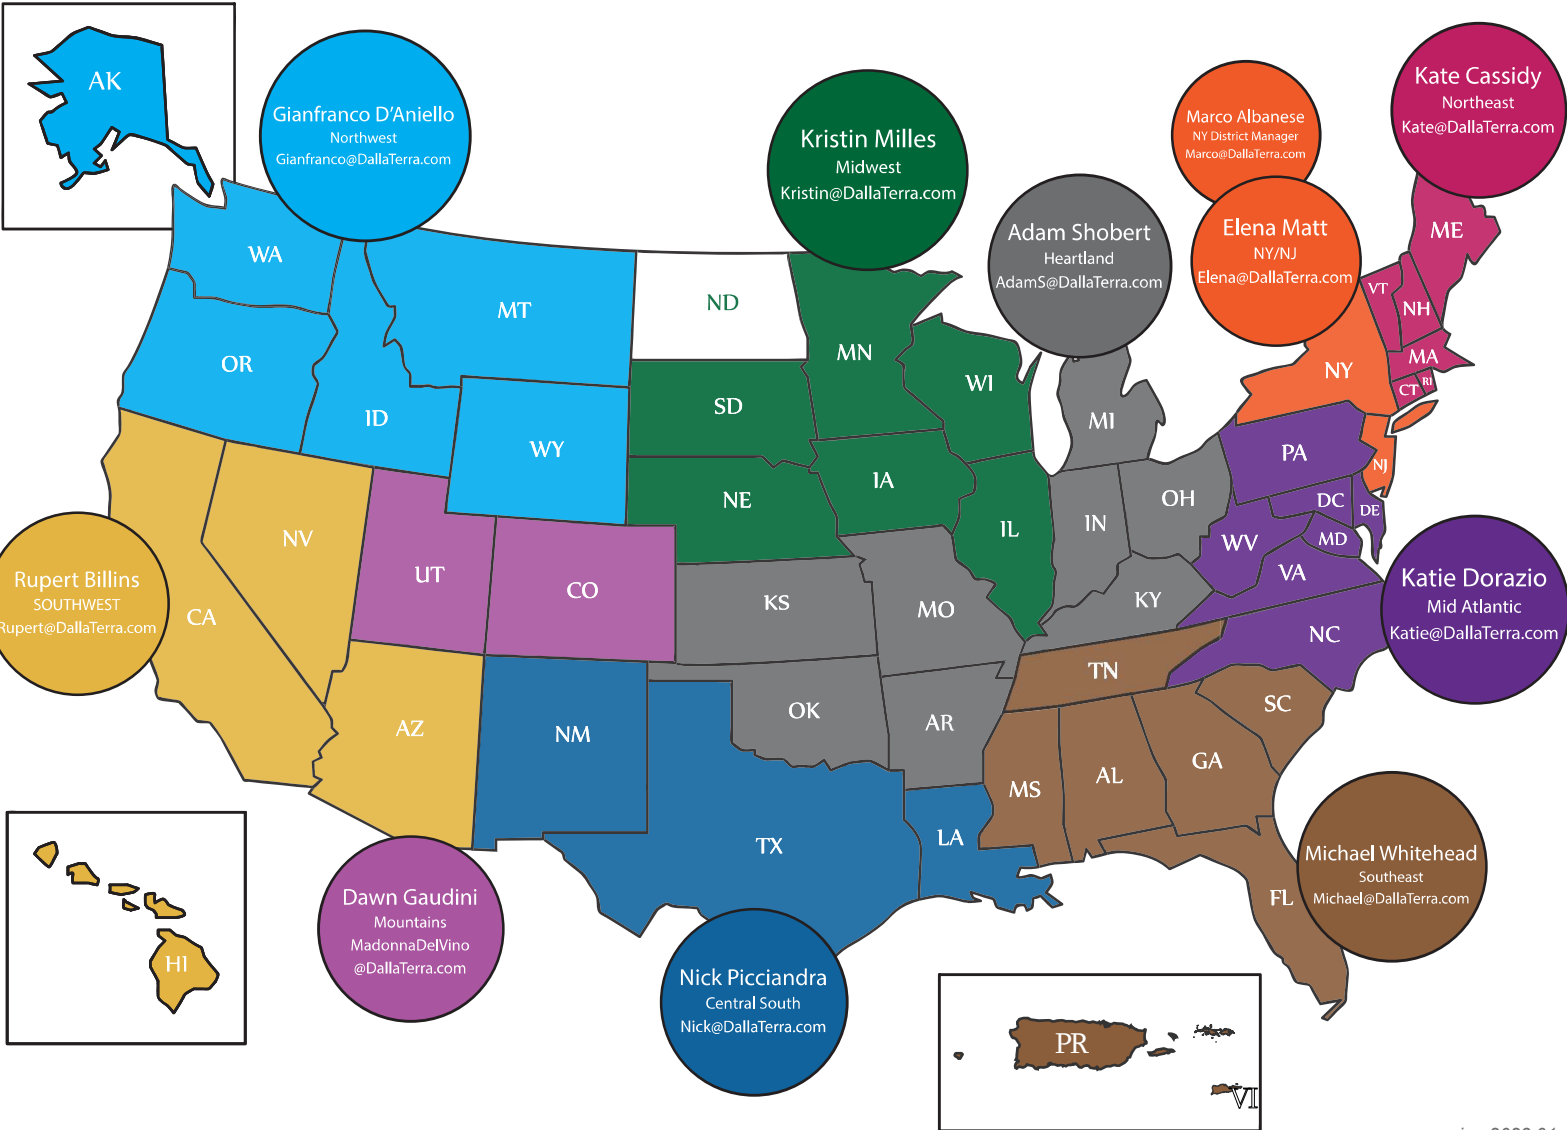

Gianfranco D'Aniello

Northwest
Gianfranco@DallaTerra.com

Kristin Milles

Midwest
Kristin@DallaTerra.com

Kate Cassidy

Northeast
Kate@DallaTerra.com

Marco Albanese

NY District Manager
Marco@DallaTerra.com

Elena Matt

NY/NJ
Elena@DallaTerra.com

Adam Shobert

Heartland
AdamS@DallaTerra.com

Rupert Billins

SOUTHWEST
Rupert@DallaTerra.com

Katie Dorazio

Mid Atlantic
Katie@DallaTerra.com

Dawn Gaudini

Mountains
MadonnaDelVino
@DallaTerra.com

Nick Picciandra

Central South
Nick@DallaTerra.com

Michael Whitehead

Southeast
Michael@DallaTerra.com